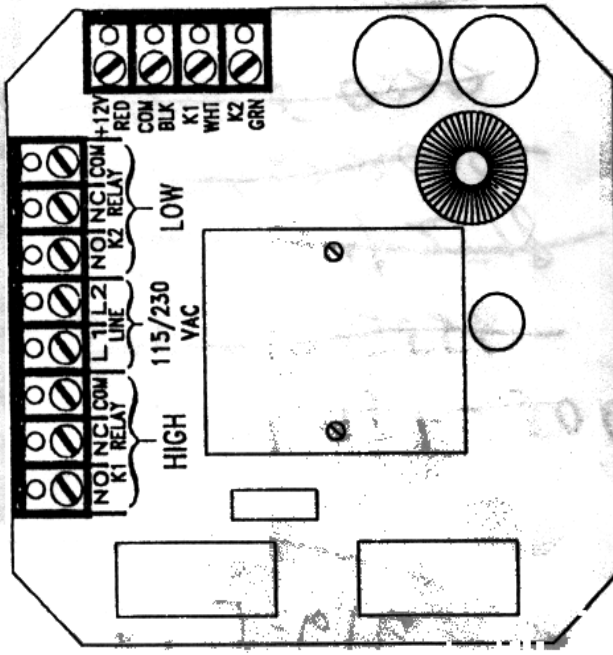

On gauge case

In door of module ↓

RELAY CONTACT RATING: 6amp, 250VAC INDUCTIVE/RESISTIVE
4amp, 30VDC MAX.

INDICATING PRESSURE SWITCH

MODEL # _____

SERIAL # _____