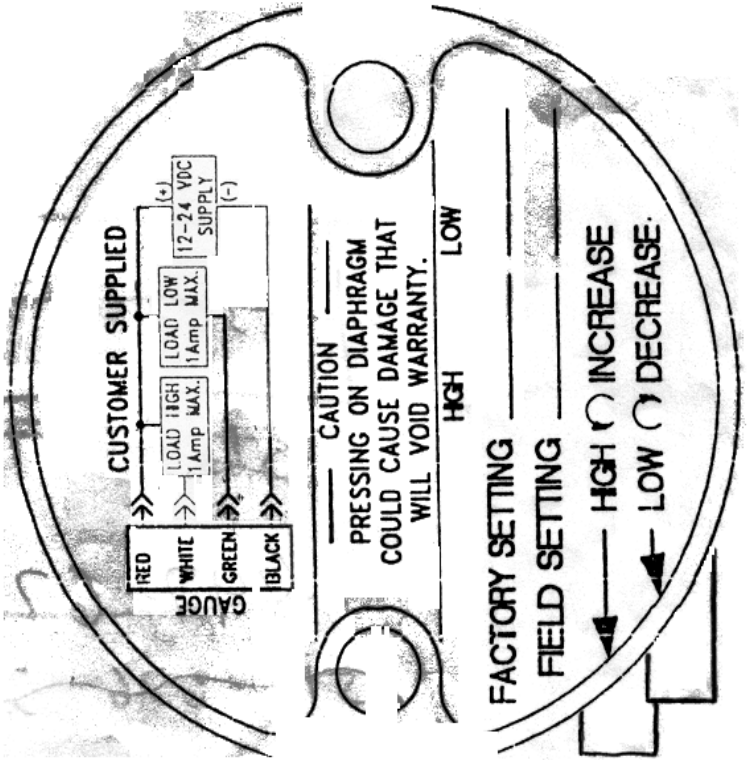

On gauge case

In door of module ↓

RELAY CONTACT RATING: 6amp, 250VAC INDUCTIVE/RESISTIVE
4amp, 30VDC MAX.

INDICATING PRESSURE SWITCH

MODEL # _____

SERIAL # _____